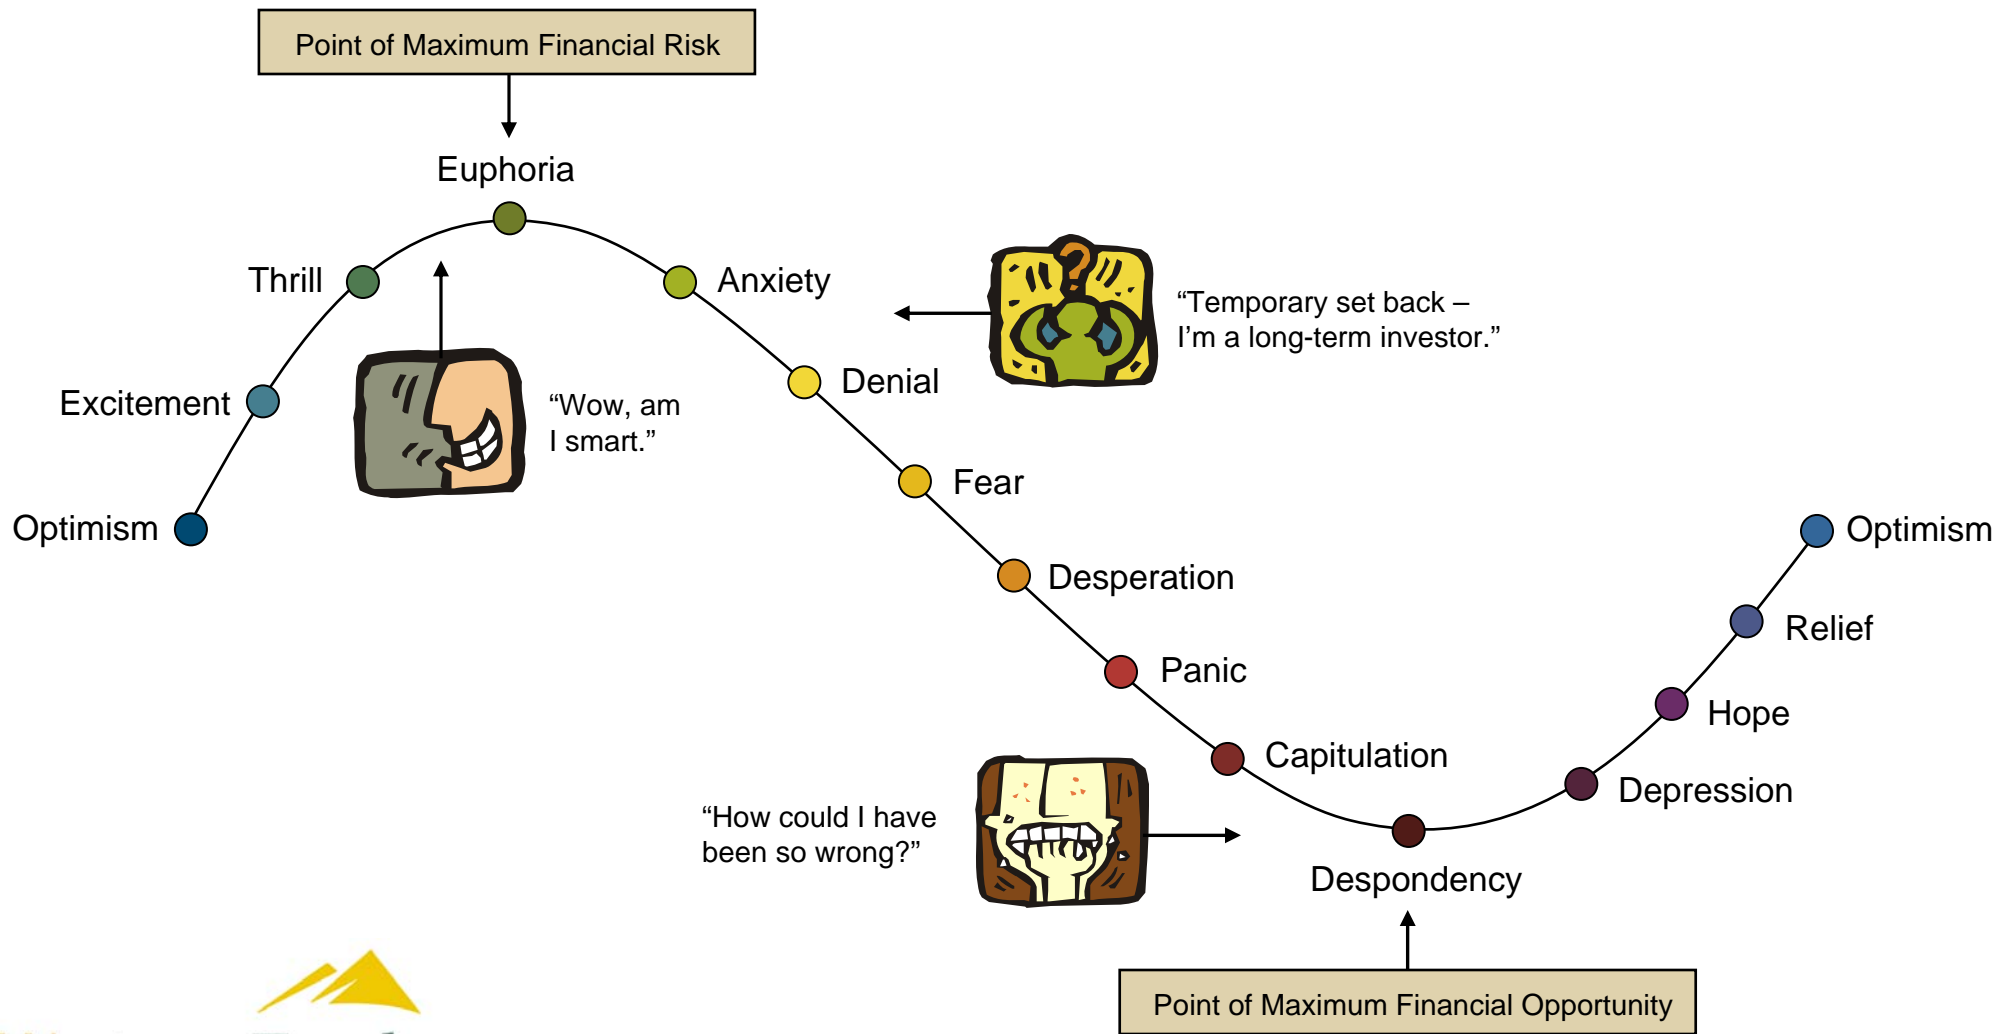

THE CYCLE OF MARKET EMOTIONS

Westcore Funds | 1225 17th Street, 26th Floor | Denver, Colorado 80202

Individual Investors: 800.392.CORE (2673) | Financial Advisors: 800.734.WEST (9378) | www.westcore.com